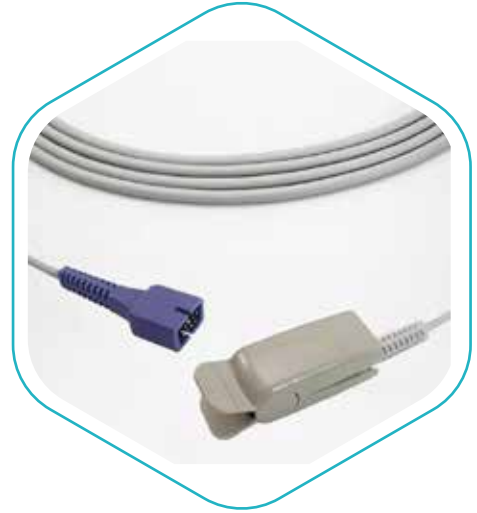

**Drager-Siemens Pediatric
Soft SpO2 Sensor
P6309B**

**Masimoo Adult Clip
SpO2 Sensor**

**Mediana Adult soft
SpO2 Sensor P8319C**

OUR PRODUCTS

**MEK Adult Clip
SpO2 Sensor P9316A**

**Nellcor DS100A Oximax
SpO2 Sensor, Compatible,
9pins, P9119A**

SPARE PARTS FOR SERVICE

**Motherboard for
Force FX**

**Pneumatic board
for Evita**

**Pneumatic Control
Evita**

**Front Control
Display Evita 2**

SPARE PARTS FOR SERVICE

**Display & mother board
for Harmonic**